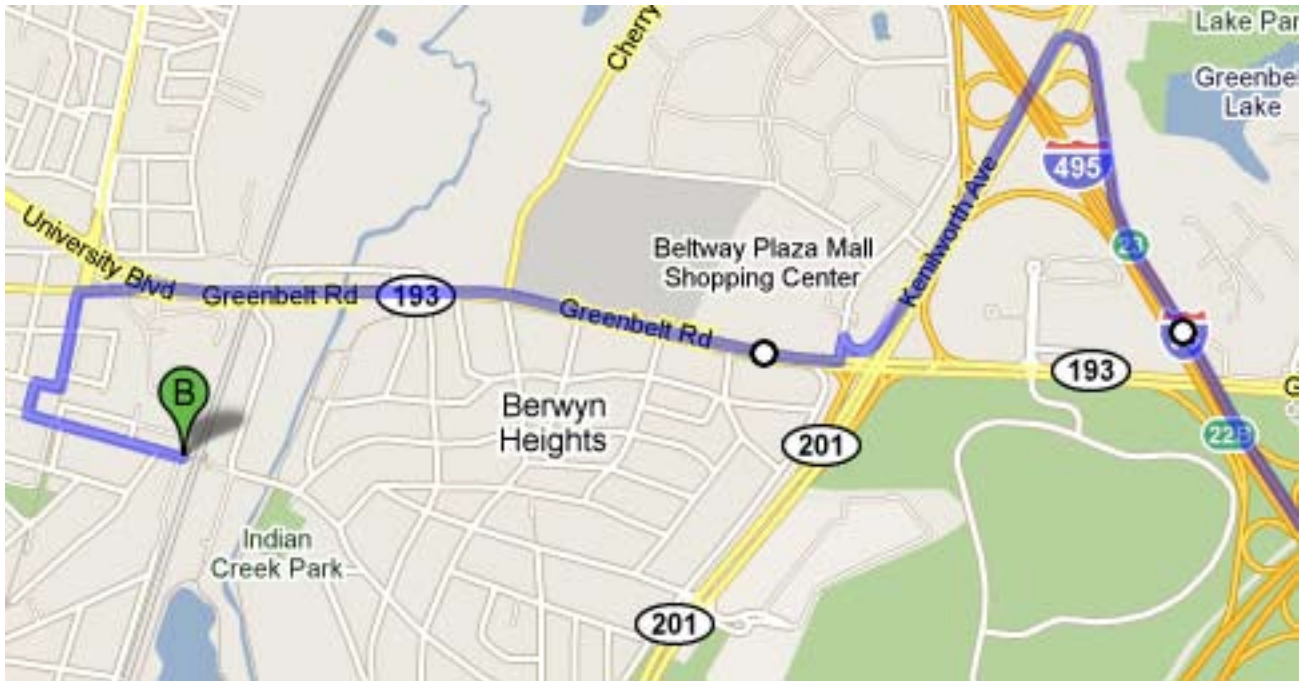

old school **DIRECTIONS** from Route 95 North

5112 Roanoke Place
College Park, MD 20740
local # 301-220-0001 / 888-372-7363

- While on **I-95 North**, get off at **Exit 22A** for **Baltimore/Washington Parkway toward Baltimore North**
- Keep **RIGHT** at the fork, follow signs for **MD-193 E/Nasa Goddard** and merge onto **MD-193 E/Greenbelt Rd**
- After 0.4 miles, make a **U-TURN**
- Stay on **Greenbelt Road** for about 2.5 miles
- Make a **LEFT** onto **Rhode Island Avenue**
- Make a **QUICK LEFT** onto **49th Street**
- Make a **LEFT** onto **Berwyn Street**
- Take Berwyn Road all the way to the end, where you will see a large pedestrian overpass
- On the left, you will see our complex