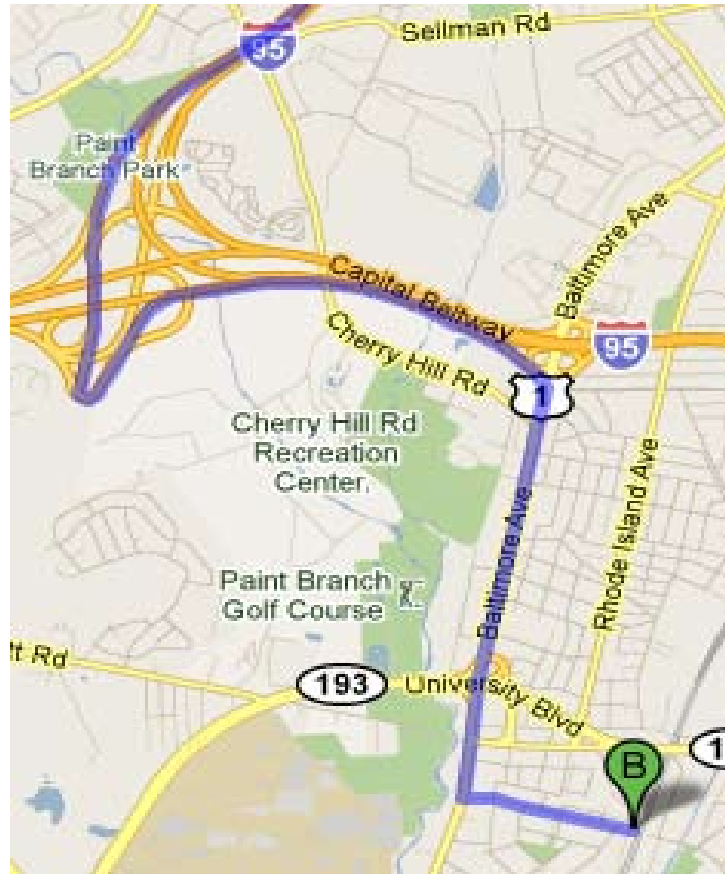

old school **DIRECTIONS** from **Route 95 South**

5112 Roanoke Place
College Park, MD 20740
local # 301-220-0001 / 888-372-7363

- While on **I-95 South**, get off at **Exit 27** onto **I-495 East** (Capital Beltway)
- After 0.5 miles, keep **LEFT** at the fork and follow signs for **US-1/College Park/Weigh Station Car Pool**
- Take **Exit 25B** to merge onto **US-1 S/Baltimore Ave toward College Park S**
- After 2 miles, turn **LEFT** onto **Berwyn Road**
- Take Berwyn Road all the way to the end, where you will see a large pedestrian overpass
- On the left, you will see our complex