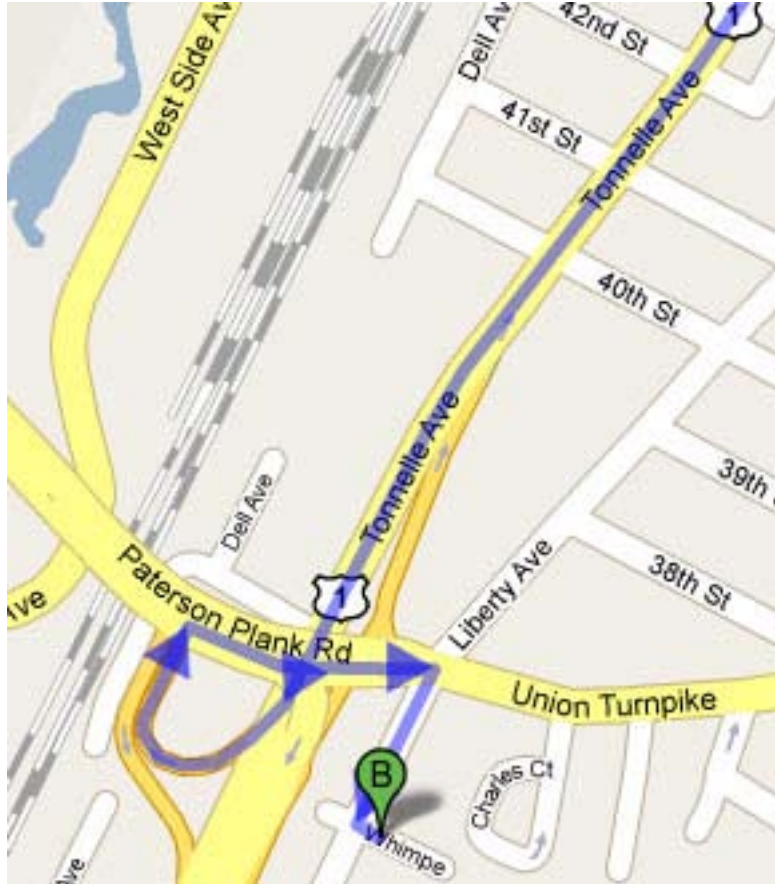

old school **DIRECTIONS** from **Route 1 South**

3200 Liberty Avenue 2C (in rear of building)
North Bergen, NJ 07047
local # 201-770-9950 / 888-372-7363

- Going **SOUTH** on Route 1, exit at the **Paterson Plank Rd/Union Turnpike** exit toward West Side Ave
- After curved off-ramp, turn **RIGHT** at **County Rd 681/Paterson Plank Rd**
- After 0.1 miles, turn **RIGHT** at **Liberty Avenue**
- Go 0.1 miles, make **LEFT** into complex's **FIRST ENTRANCE**
- Make a **HARD RIGHT** into entrance; you will see a Drape Kings sign on tree
- Drive up the hill, proceed to rear of building **UNIT 2C** (you will see our signs and parking)